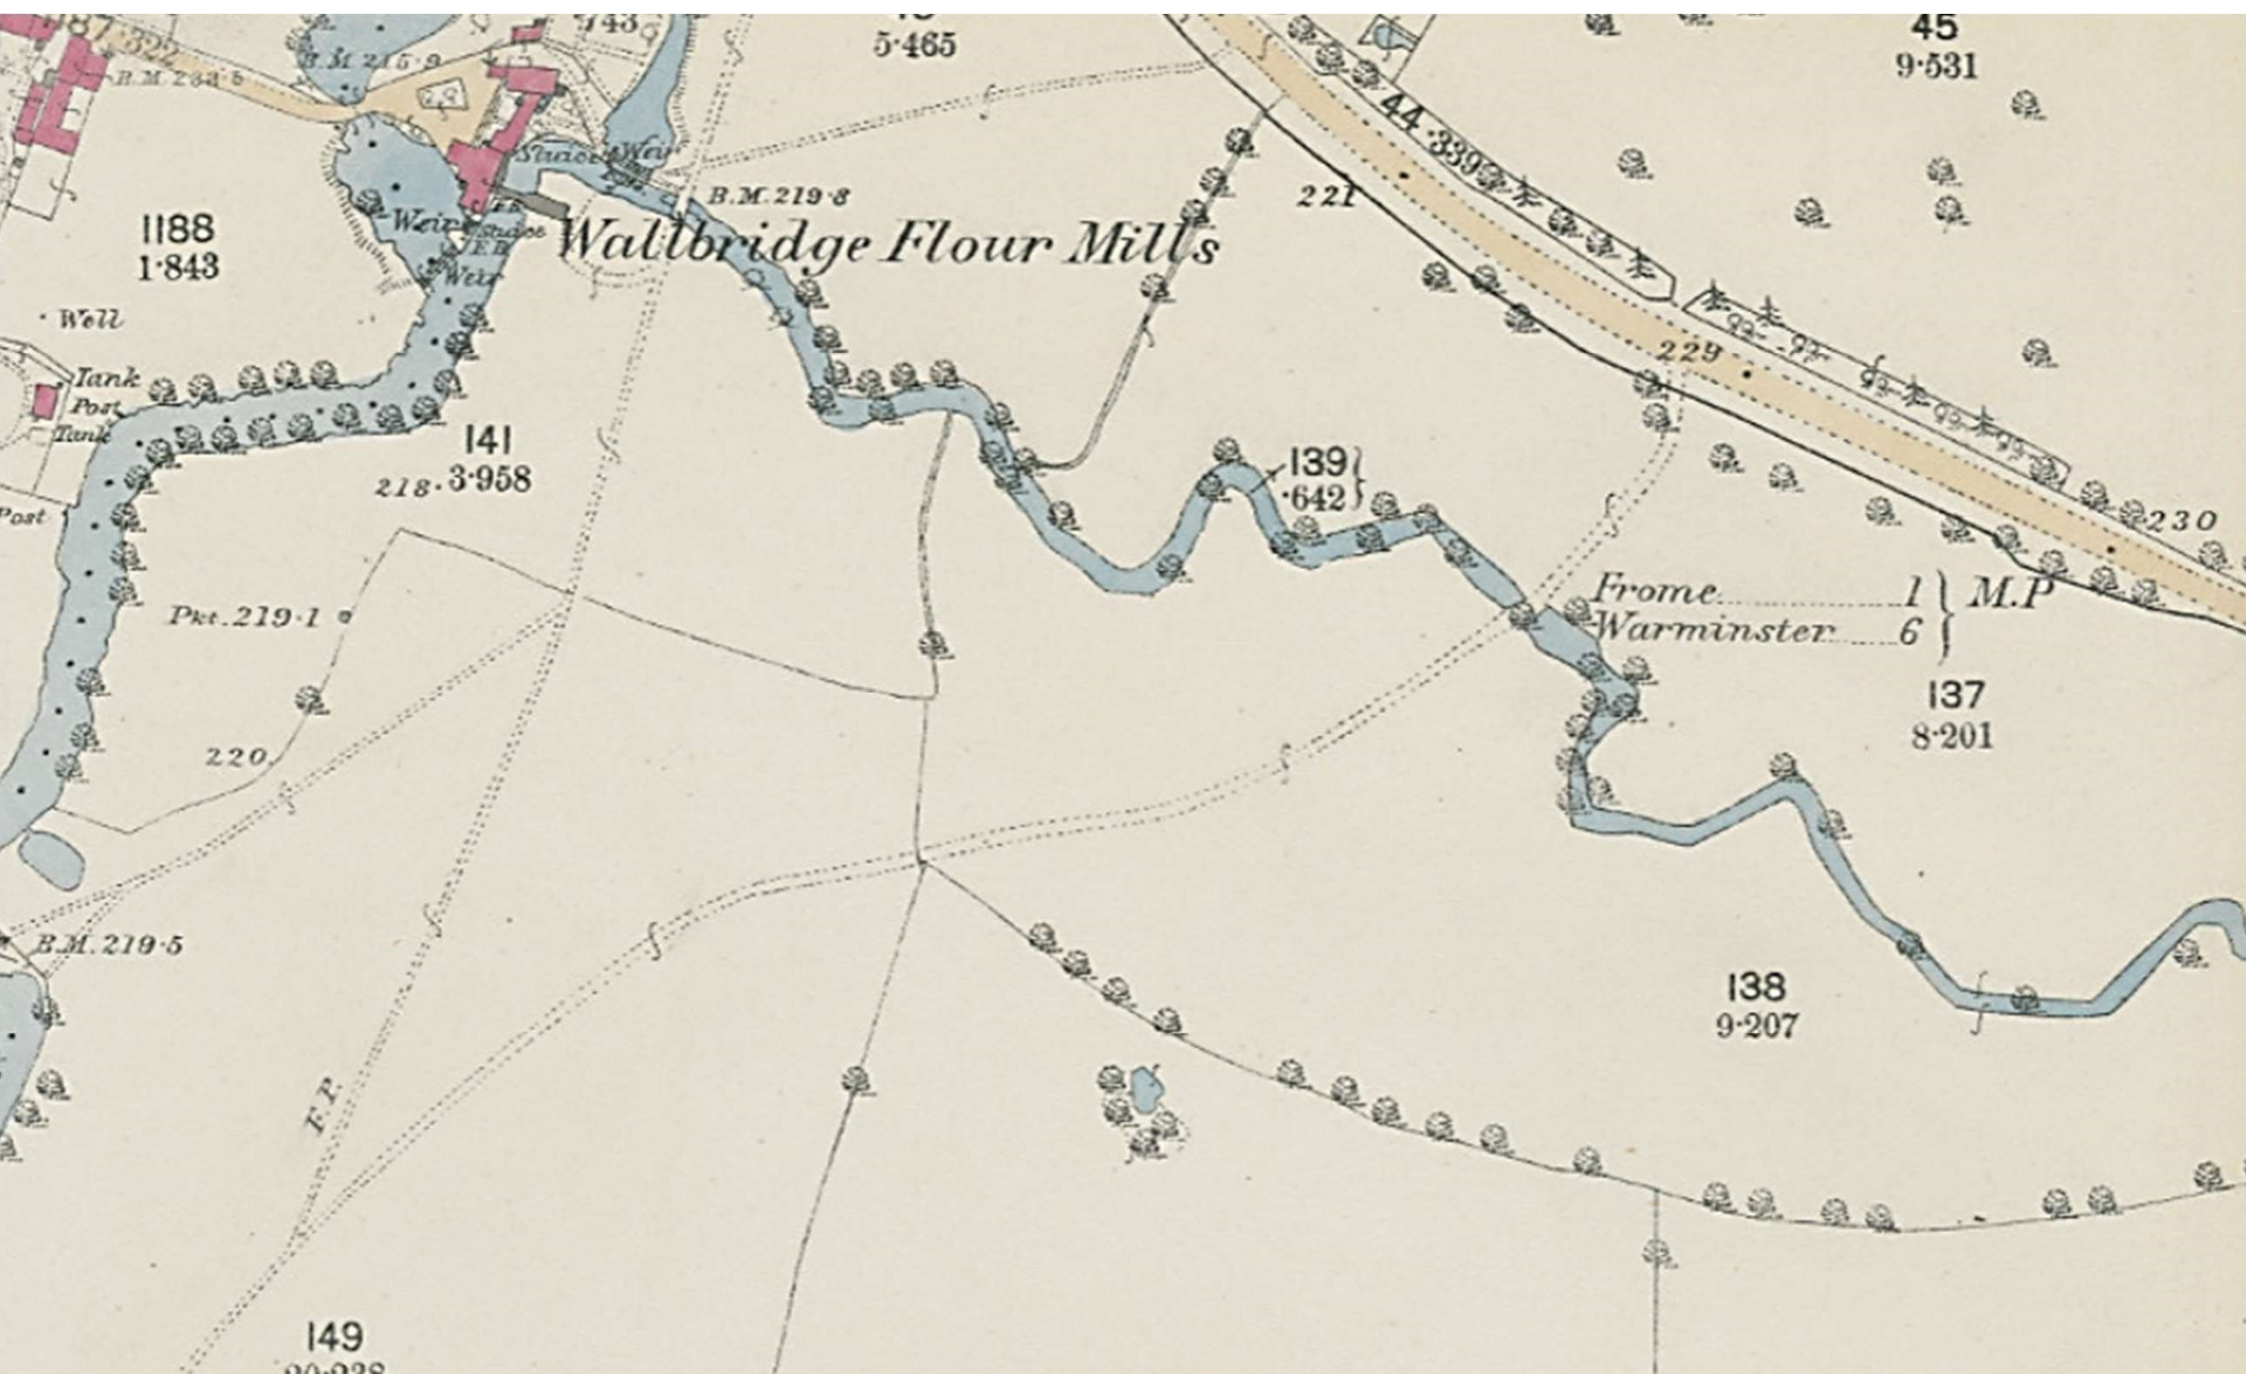

Revision of { Somerset 1929 & part Revision 1936, with additions in 1938 & 1939.
Wiltshire 1922 with additions in 1938.

Surveyed 1884. Revised 1936. Re-levelled 1937.

Somerset. Surveyed in 1884. Revised in 1929. Levelling Revised in 1903.

Surveyed in 1884. Revised in 1929.
Levelling Revised 1903.

Somerset. Surveyed in 1884. Revised in 1902.

Surveyed in 1884. Revised in 1902.

Insufficient coverage on the map on the website

Surveyed in 1885.

Surveyed in 1884

Insufficient coverage on the map on the website

?

Excludes Rodden Parish so nothing shown East of the river

From the map "Manors of Rodden, Flintford and Grinton 1776"