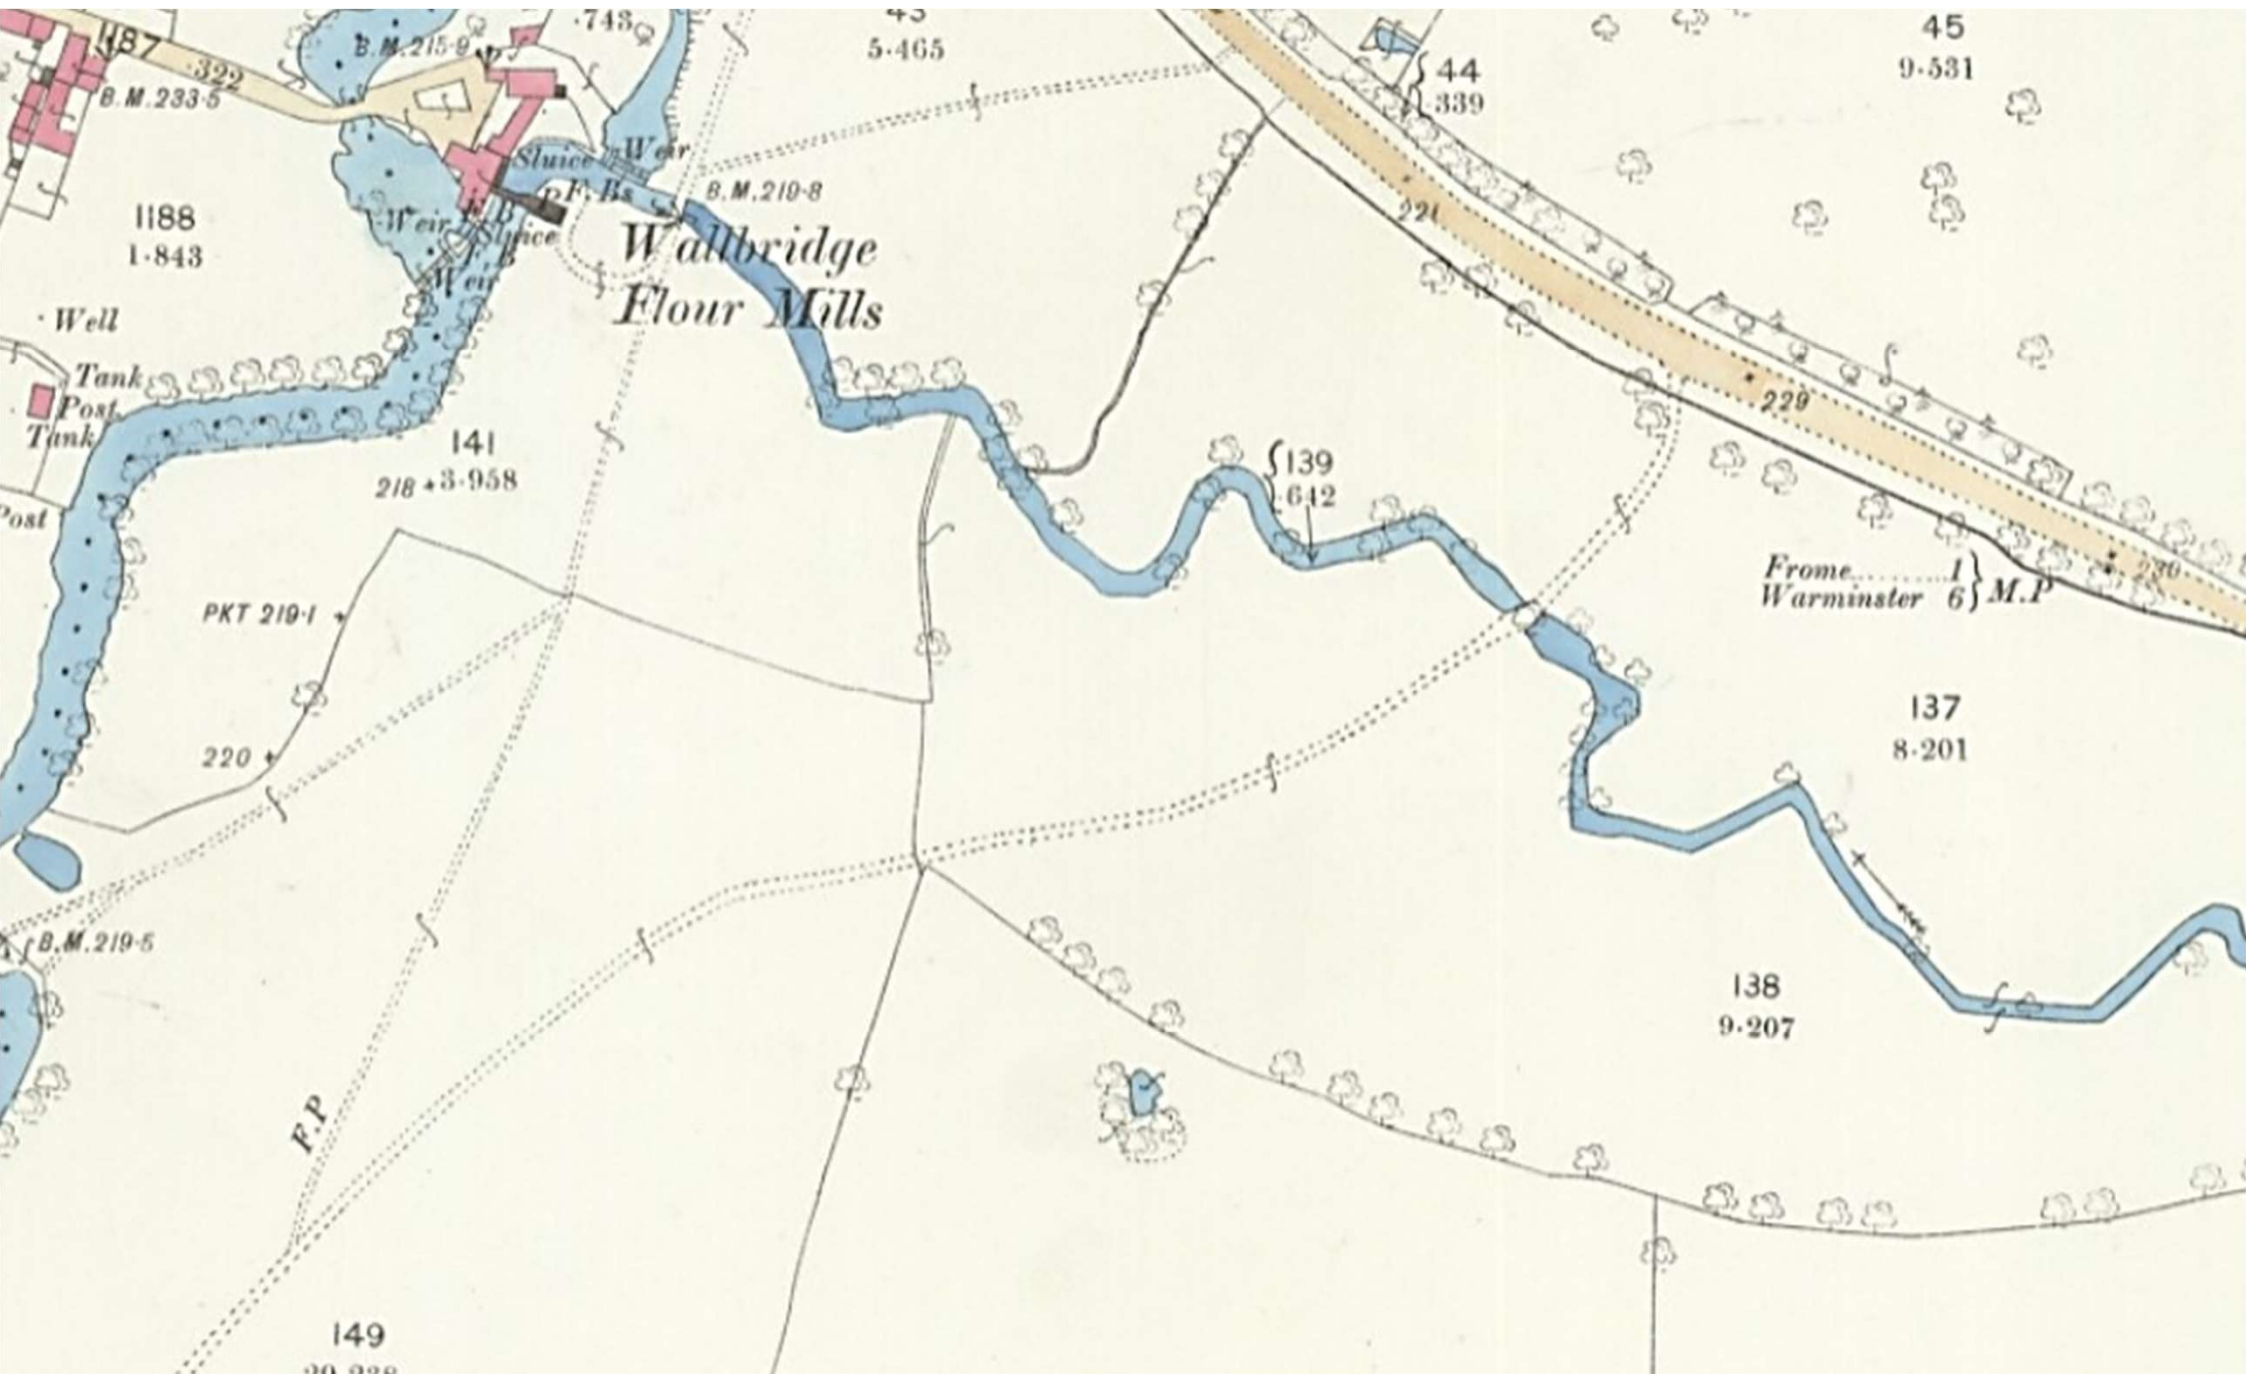

Revision of { Somerset 1929 & part Revision 1936, with additions in 1938 & 1939.
Wiltshire 1922 with additions in 1938.

Surveyed 1884. Revised 1936. Re-levelled 1937.

Somerset. Surveyed in 1884. Revised in 1929. Levelling Revised in 1903.

Surveyed in 1884. Revised in 1929.
Levelling Revised 1903.

Somerset. Surveyed in 1884. Revised in 1902.

Surveyed in 1884. Revised in 1902.

Insufficient coverage on the map on the website

Surveyed in 1885.

Surveyed in 1884

Insufficient coverage on the map on the website

?

Excludes Rodden Parish so nothing shown East of the river

From the map "Manors of Rodden, Flintford and Grinton 1776"