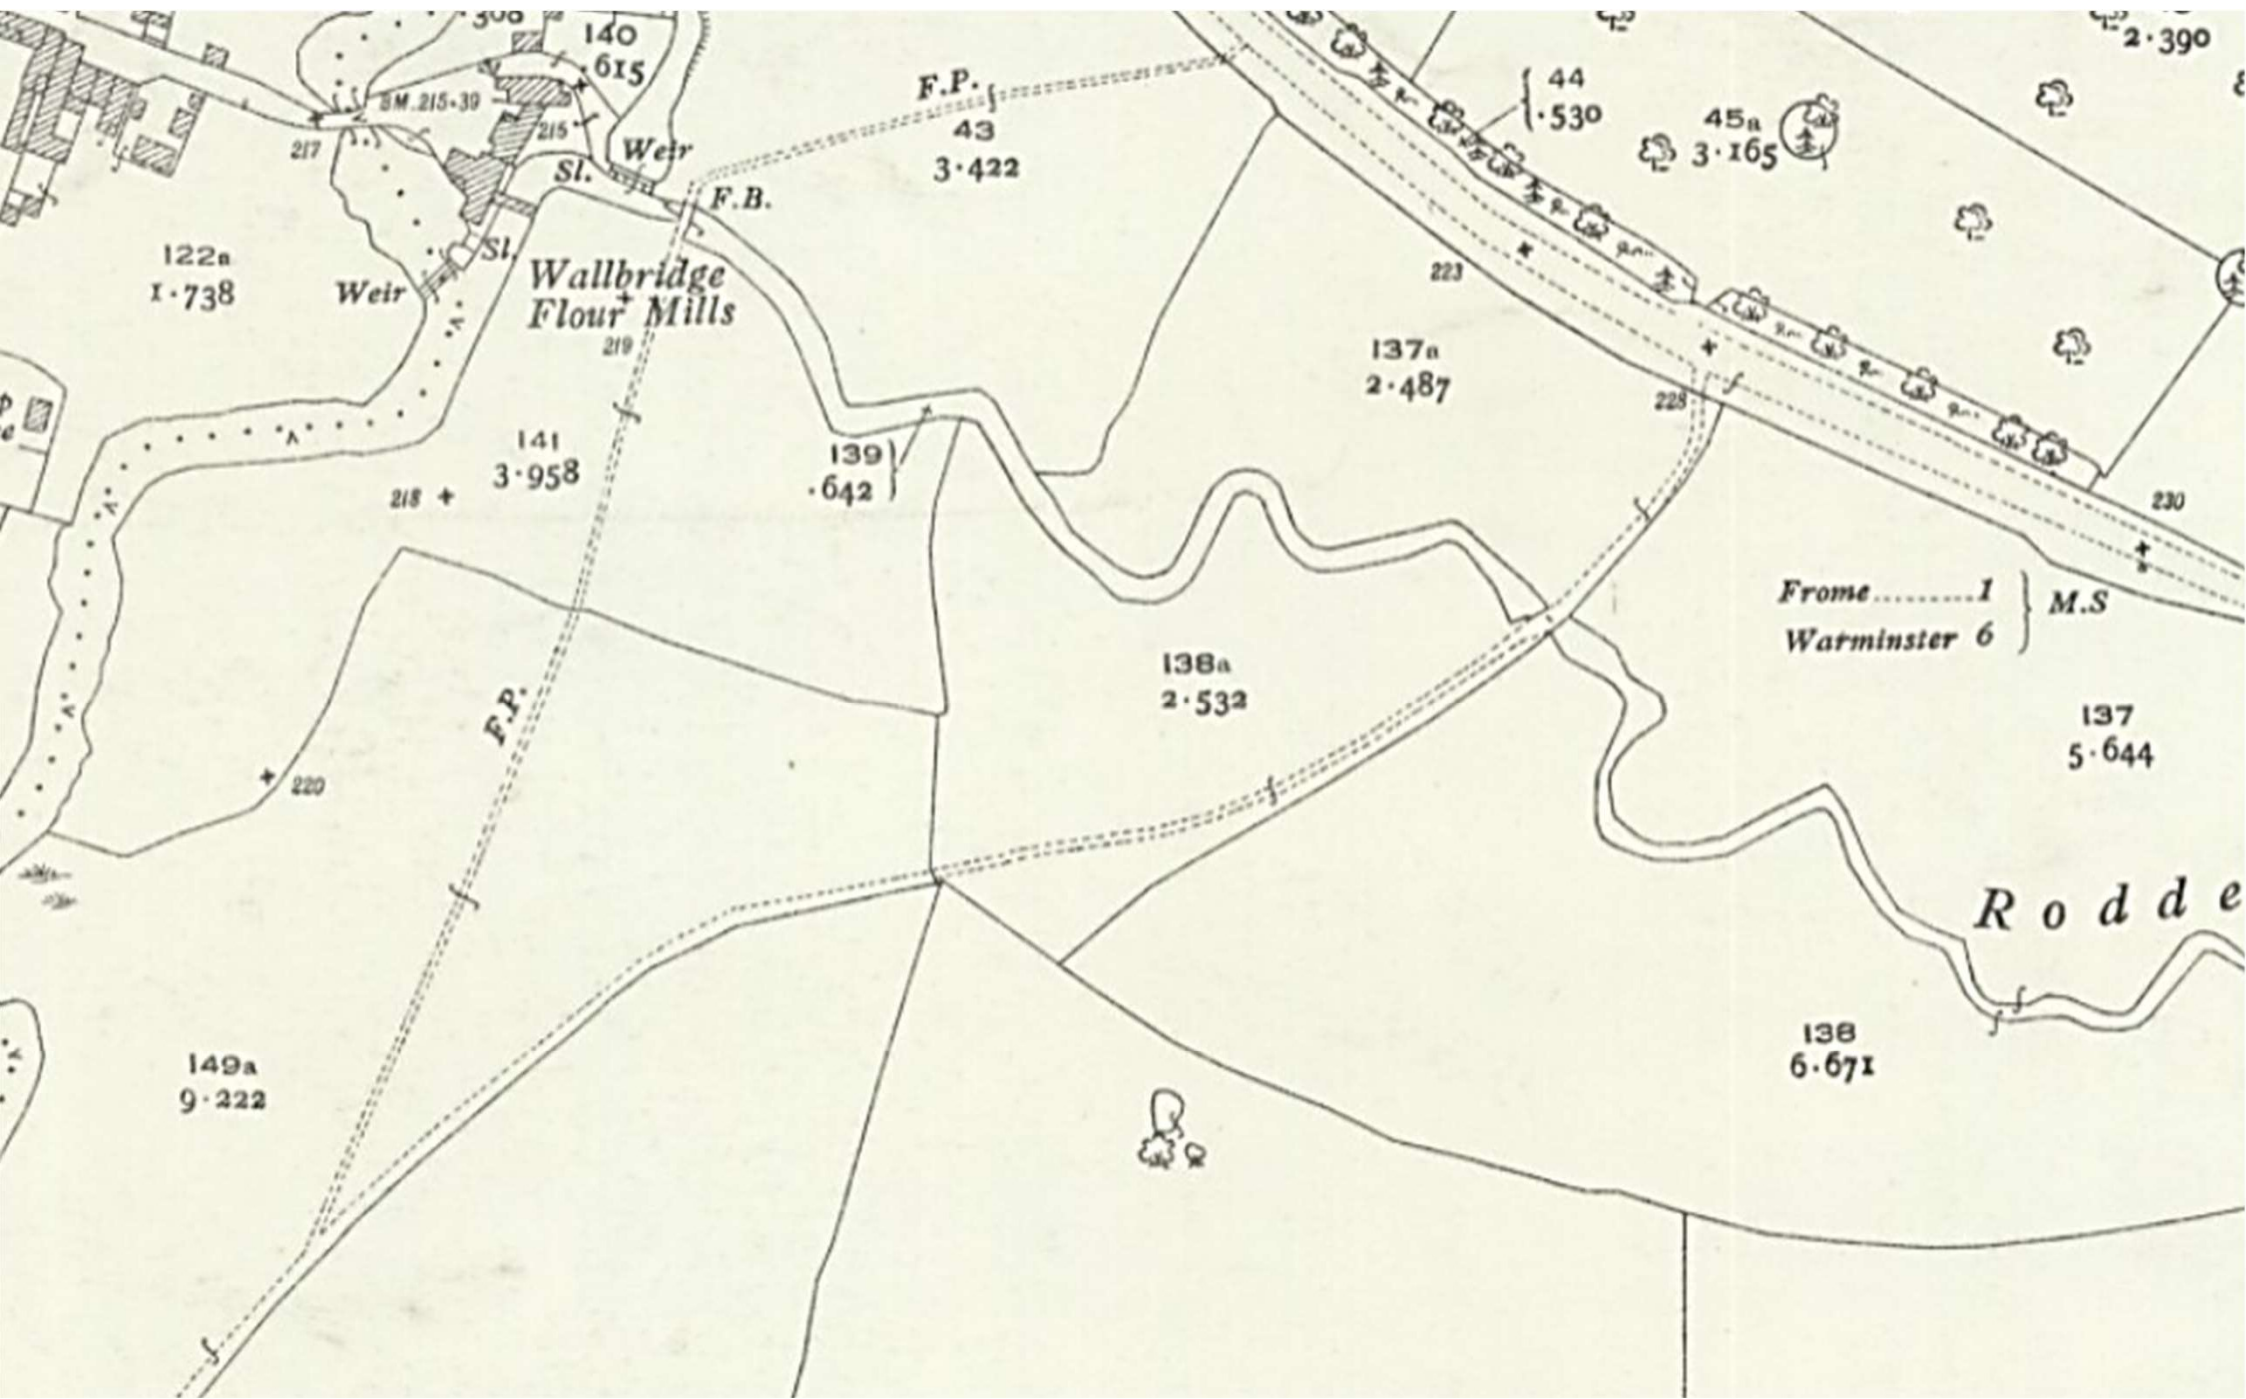

Revision of { Somerset 1929 & part Revision 1936, with additions in 1938 & 1939.
Wiltshire 1922 with additions in 1938.

Surveyed 1884. Revised 1936. Re-levelled 1937.

Somerset. Surveyed in 1884. Revised in 1929. Levelling Revised in 1903.

Surveyed in 1884. Revised in 1929.
Levelling Revised 1903.

Somerset. Surveyed in 1884. Revised in 1902.

Surveyed in 1884. Revised in 1902.

Insufficient coverage on the map on the website

Surveyed in 1885.

Surveyed in 1884

Insufficient coverage on the map on the website

?

Excludes Rodden Parish so nothing shown East of the river

From the map "Manors of Rodden, Flintford and Grinton 1776"